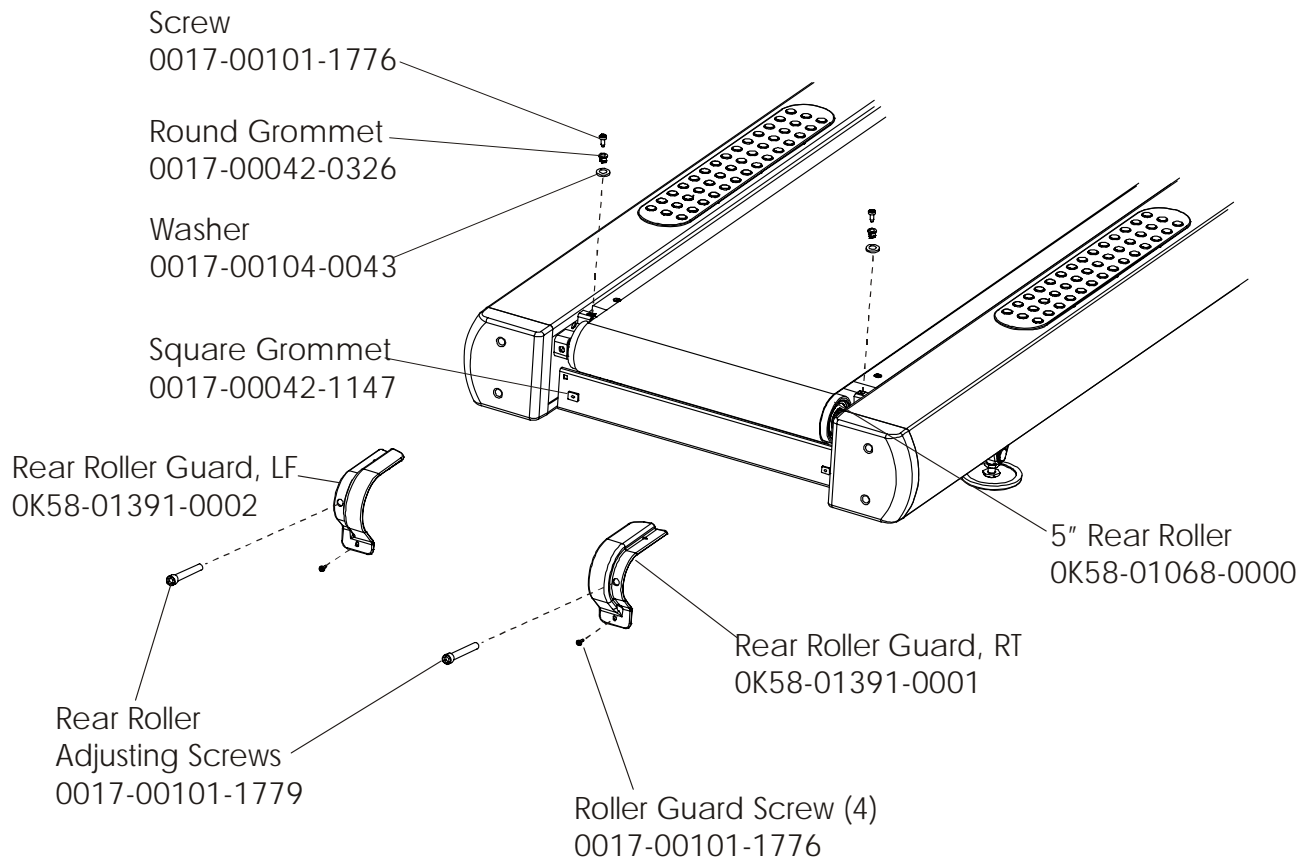

ARCTIC SILVER 97Ti
Belt, Deck and Rear Roller

97T-0XXX-03
S/N ATV100000 and UP